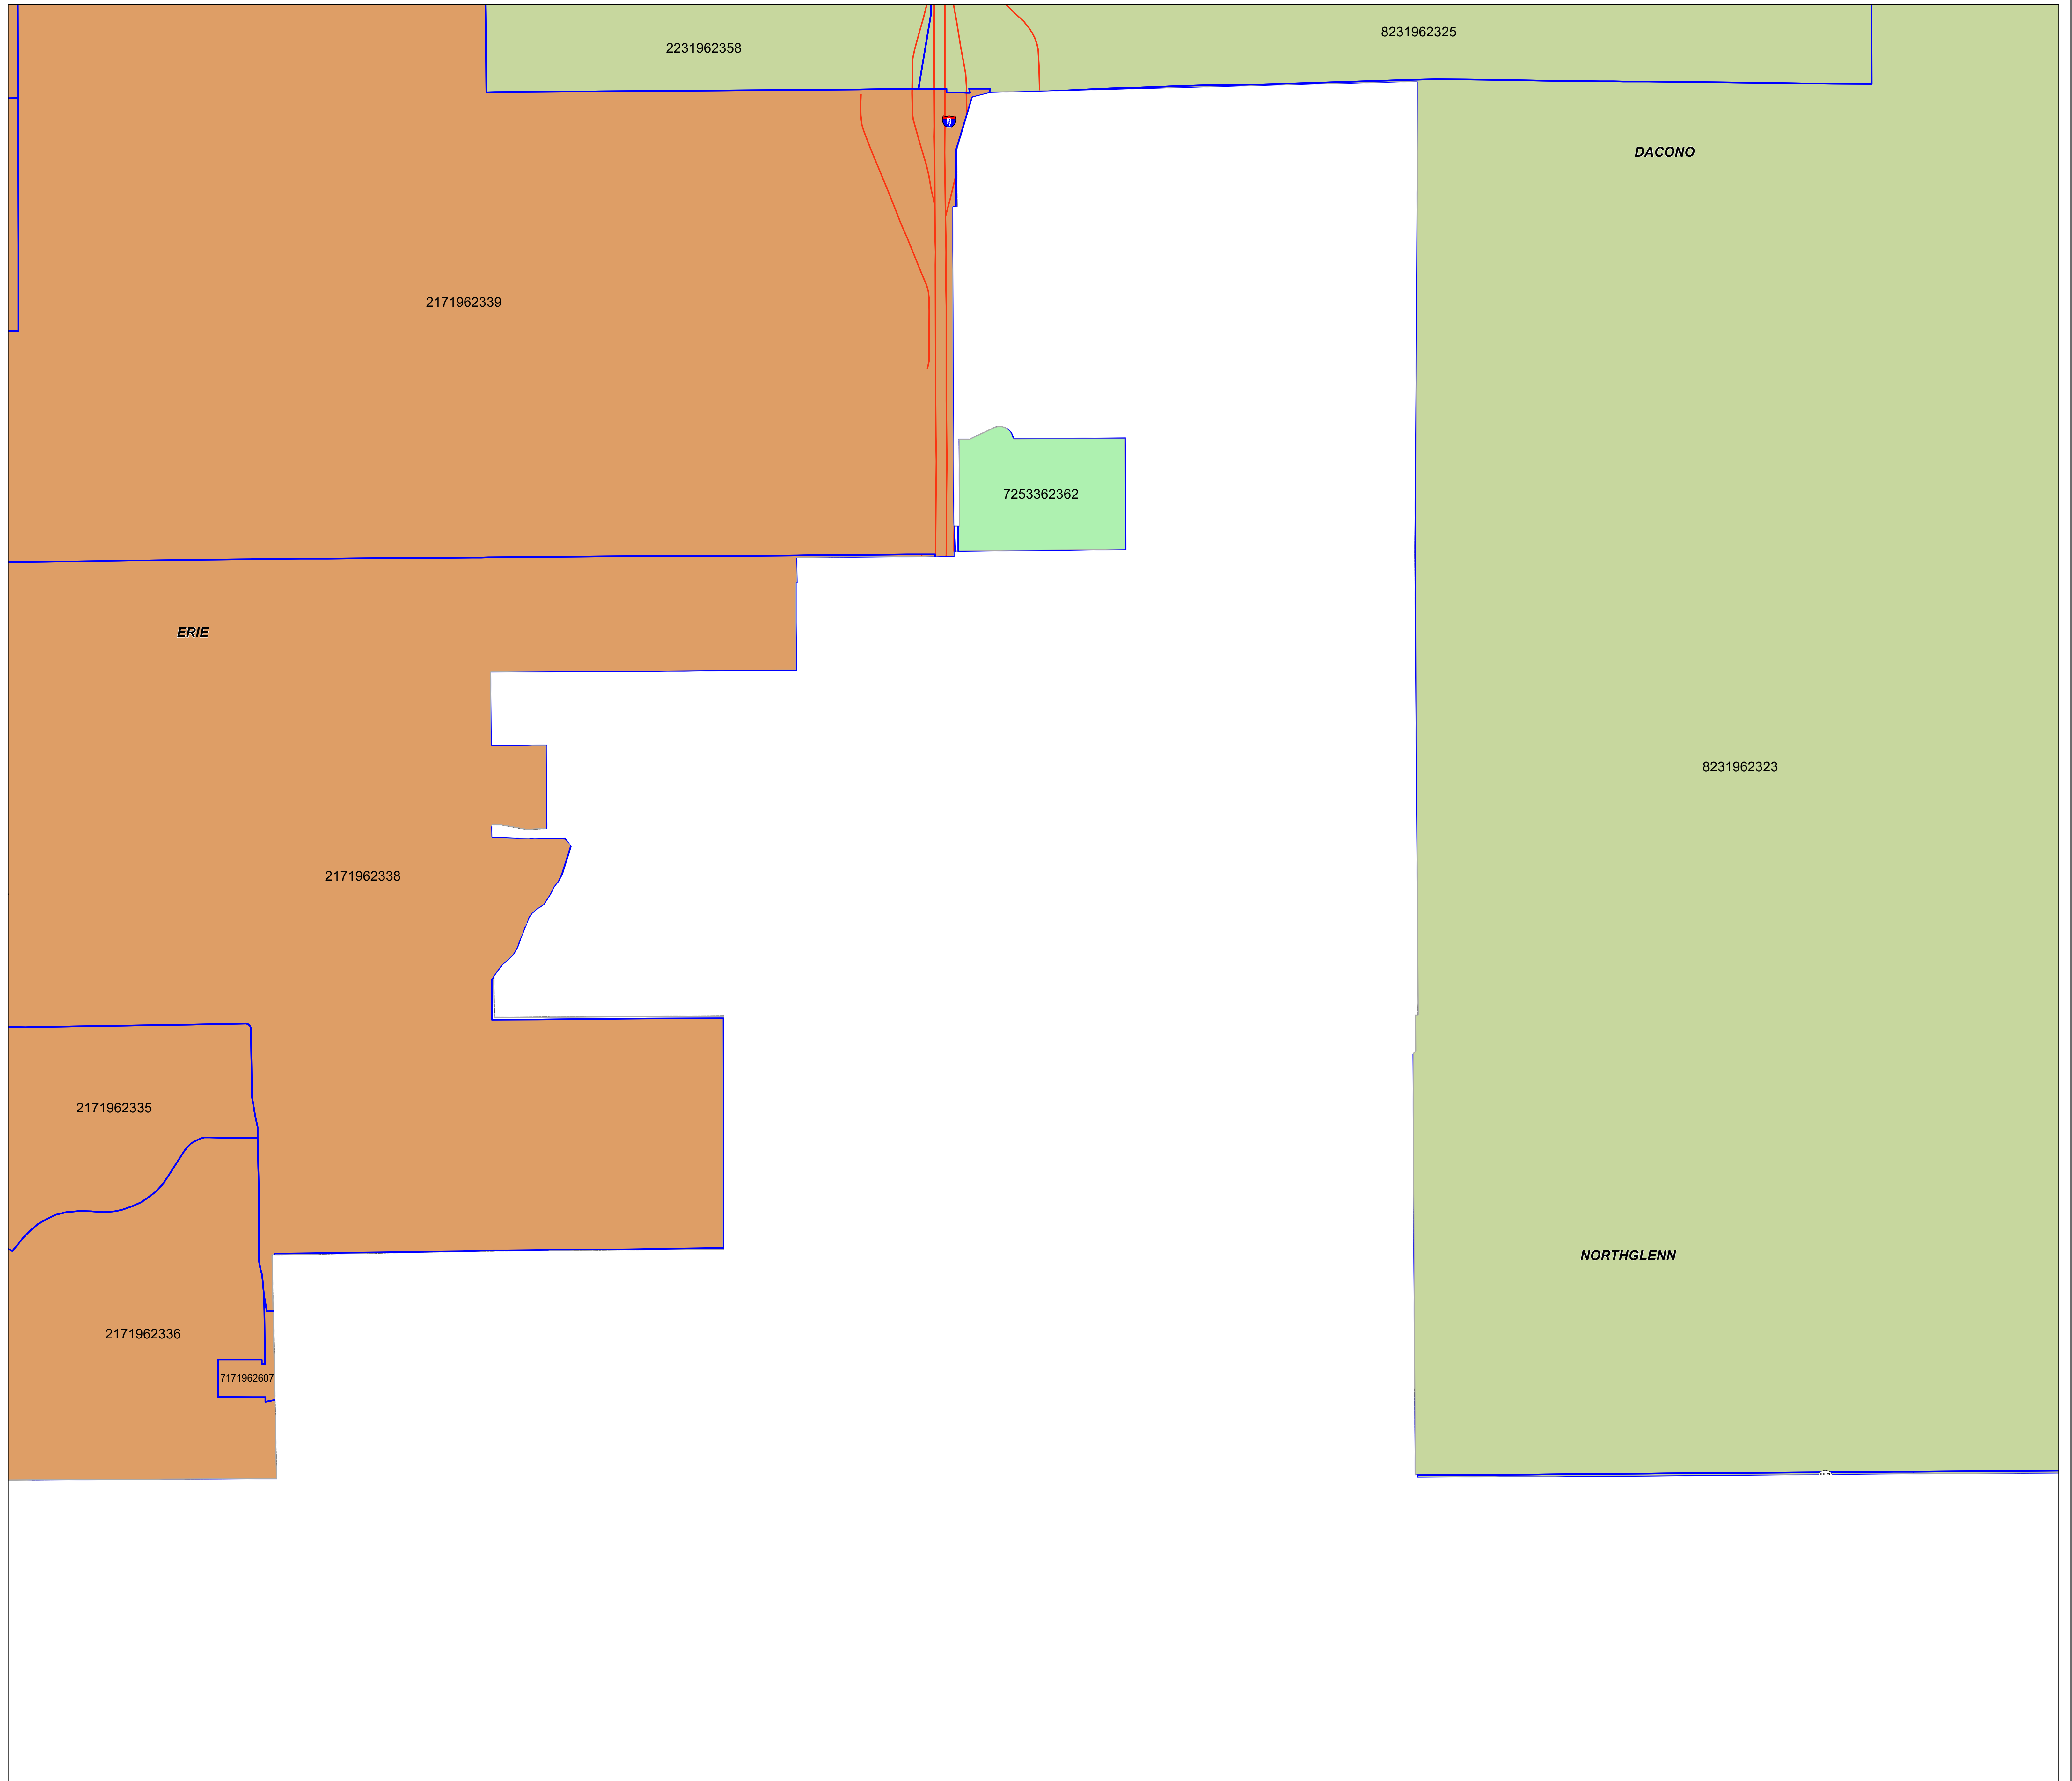

Weld County Senate District 25

FROM THE OFFICE OF
CARLY KOPPES
WELD COUNTY CLERK AND RECORDER

	Senate District 1		Precinct
	Senate District 13		Weld County
	Senate District 17		Highway
	Senate District 23		
	Senate District 25		

Precinct Number Legend
1st Digit = US Congressional District
2nd & 3rd Digits = Senate District
4th & 5th Digits = House District
6th & 7th Digits = County ID Number
8th Digit = Commissioner District
9th & 10th Digits = County Assigned Number